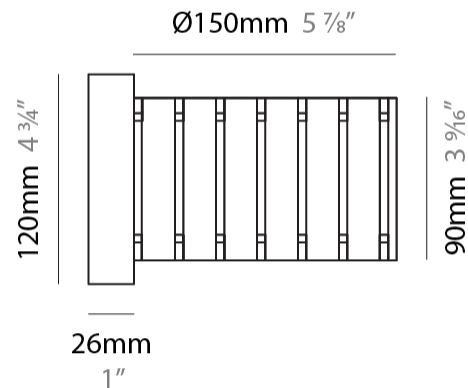

LUZ OCULTA WOOD SURFACE

D53031- -

base number   Finish Options   Finish Options

1. To build a product code in our configurator select the specify button on the base model # product page
2. To build a manual product code on this datasheet choose from the options listed below in blue font and add the suffix to the base model #

GENERAL

Series: Luz Oculta
Subseries: Luz Oculta Wood
Partner: Fambuena
Division: Design
Installation: Surface
Product Type: Wall Surface
Mounting Location: Wall
Light Distribution: Wall Effect

PHYSICAL

Shape: Cylinder
Diameter (mm): 150
Diameter (in): 5 7/8
Height (mm): 90
Height (in): 3 9/16
Fixture Finish: DOW / NAT
Holder Finish: BRA / BRZ
Fixture Material: Metal / Wood
Primary Material: Wood

ELECTRICAL

Number of Lamps: 1
Lamp Type: LED Retrofit
Lamp Shape: T4
Bulb Included: Bulb Not Included
Max. Wattage Per Lamp (W): 3
Lamp Base: G9
Input Voltage (V): 120

LED

OPTICAL

RATINGS AND CERTIFICATIONS

Certified By: Certified for North American Standards
IP rating: IP20